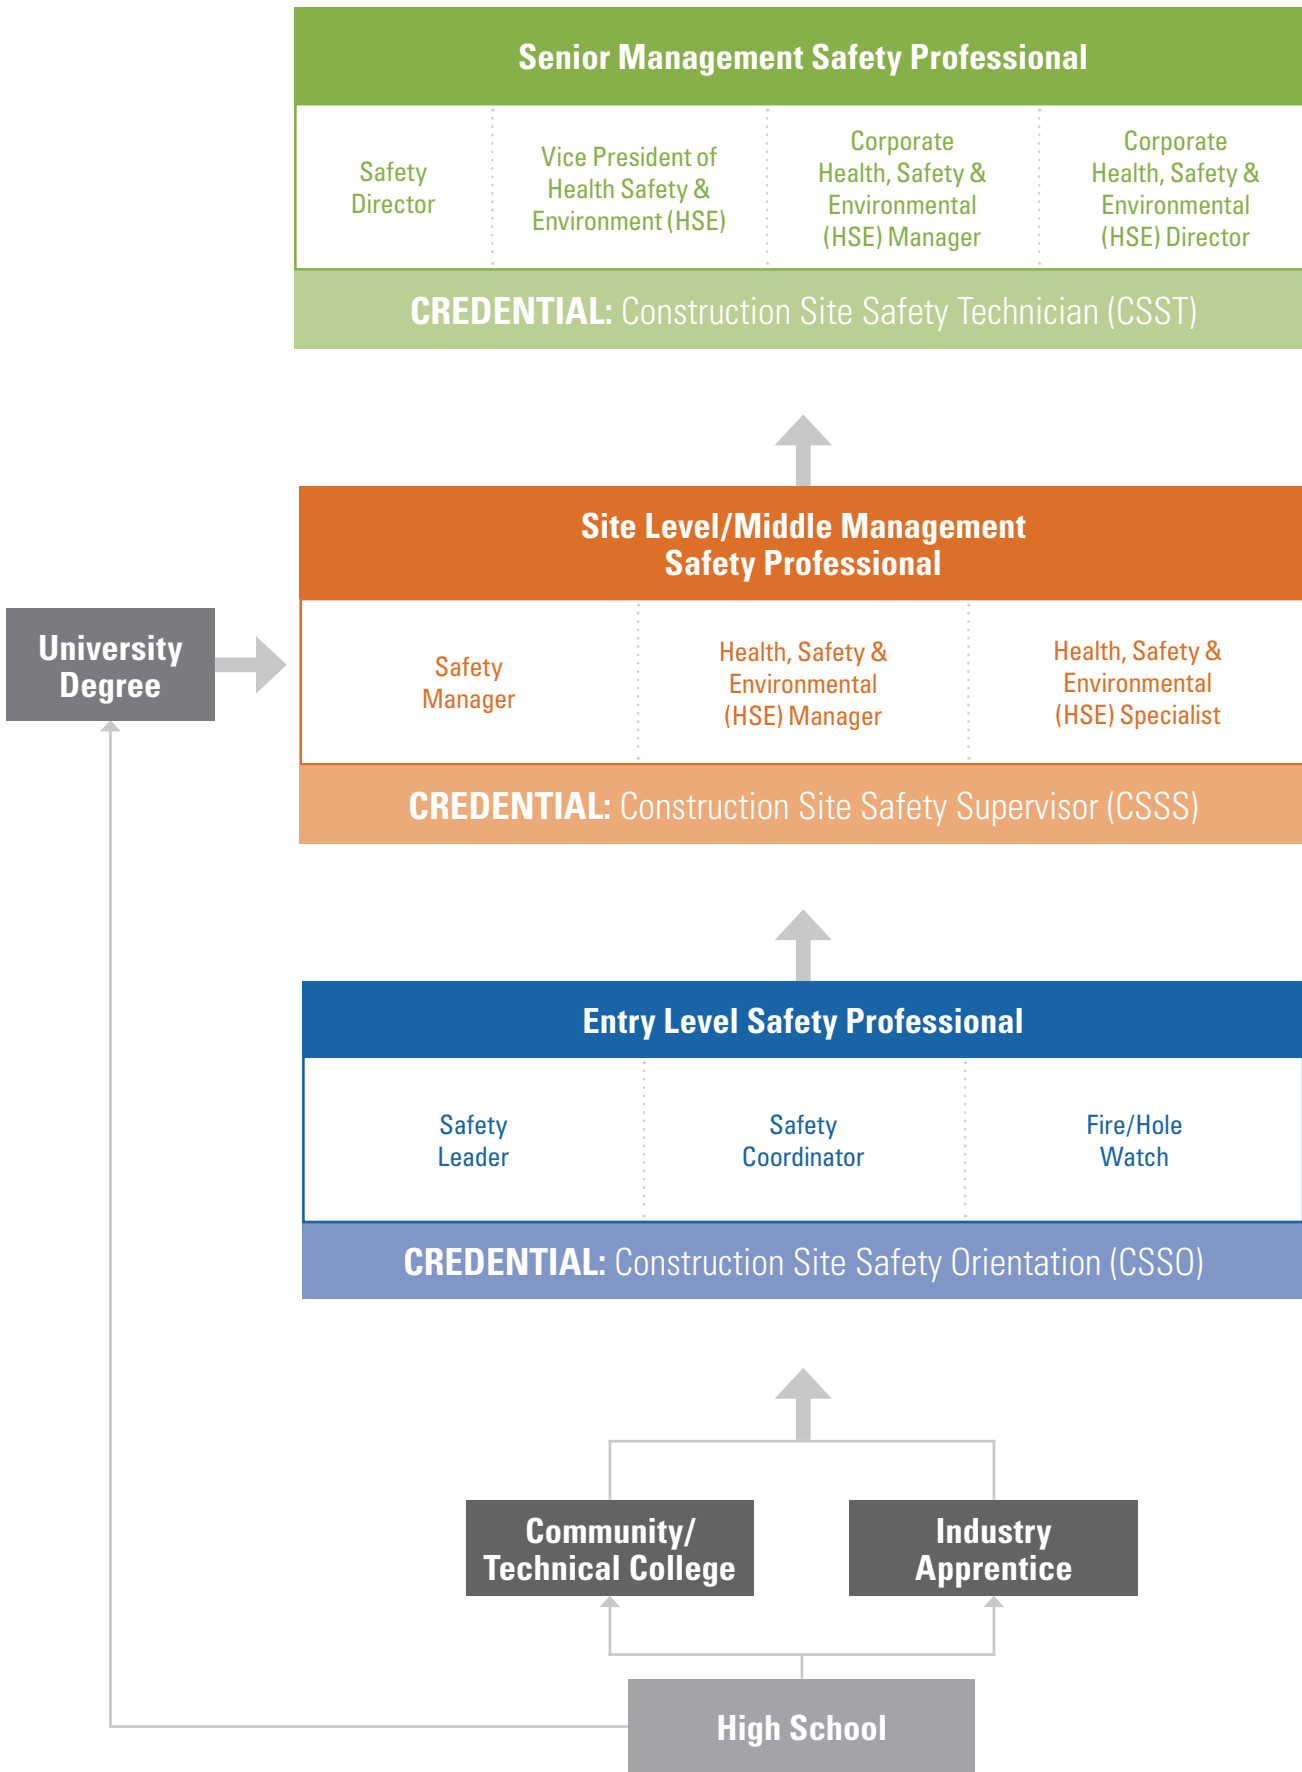

# SAFETY CAREER PATHWAY

**Construction Site Safety Orientation (CSSO)**  
 The CSSO is designed to provide all trainees with a fundamental understanding of jobsite safety, including common causes of workplace incidents and accidents and how to avoid them. It also covers important basic safety topics such as working from heights and working in confined spaces.

**Construction Site Safety Supervisor (CSSS)**  
 The CSSS is designed for project personnel responsible for safety on the job site, and specifically to provide field managers the expertise to understand safety to a high degree.

**Construction Site Safety Technician (CSST)**  
 The CSST is designed for industry safety professionals, company safety officers, current site safety coordinators or foremen seeking to improve safety knowledge and skills. The CSST is appropriate for an experienced journey-level craft professional seeking a path into the safety profession.